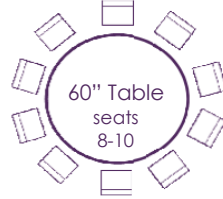

Elegance Collection

Crinkle / Pintuck / Satin / Matte/ Taffeta / Jute / Cascade / Suede / Eden Goddess / Majestic / Hemstitch / Nova Verona / Ribbon / Monique/ Chenille

90" Round	\$19.95-\$31.95
96" Round	\$22.95-\$31.95
108" Round	\$29.95-\$34.95
120" Round	\$31.95-\$49.95
132" Round	\$36.95-\$59.95
60" x 120"	\$17.95-\$29.95
72" x 120"	\$19.95-\$24.95
72" x 72"	\$17.95-\$24.95
90" x 90"	\$22.95-\$31.95
90" x 132"	\$34.95-\$49.95
90" x 156"	\$34.95-\$49.95
102" x 156"	\$45.95

Tables

30", 36", 48", 60" Rounds	\$7.50
72" Round	\$13.50
6' or 8' Banquet	\$7.50
Cocktail Table (42" High)	\$12.00

Chairs

Natural Wood Folding	\$2.50
Black or White Resin	\$3.00
Fruitwood Folding	\$3.50
Bamboo Folding	\$4.00
Chavari	\$7.50
Black Swivel Barstool	\$10.00
Chavari Barstool	\$14.00

SEATING CHART & LINEN SIZES

Lap Length Linen:
108" round

Floor Length Linen:
132" round

Topper: 90" x 90"

Lap Length Linen:
90" round

Floor Length Linen:
120" round

Topper: 72" x 72"

Floor Length Linen:
108" round

Floor Length Linen:
96" round

Floor Length Linen:
120" round

Tied: 132" round

6' Banquet

Lap Length : 60" x 120"
Floor Length : 90" x 132"

8' Banquet

Lap Length : 72" x 120"
Floor Length : 90" x 156"

CHINA, GLASSWARE & FLATWARE