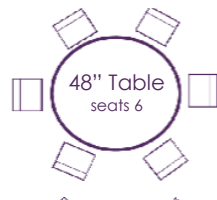

Tables

30", 36", 48", 60" Rounds	\$7.50
72" Round	\$13.50
6' or 8' Banquet	\$7.50
Cocktail Table (42" High)	\$12.00

Chairs

Natural Wood Folding	\$2.50
Black or White Resin	\$3.00
Fruitwood Folding	\$3.50
Bamboo Folding	\$4.00
Chavari	\$7.50
Black Swivel Barstool	\$10.00
Chavari Barstool	\$14.00

SEATING CHART & LINEN SIZES

Lap Length Linen:
108" round

Floor Length Linen:
132" round

Topper: 90" x 90"

Lap Length Linen:
90" round

Floor Length Linen:
120" round

Topper: 72" x 72"

Floor Length Linen:
108" round

Floor Length Linen:
96" round

Floor Length Linen:
120" round

Tied: 132" round

6' Banquet

Lap Length : 60" x 120"
Floor Length : 90" x 132"

8' Banquet

Lap Length : 72" x 120"
Floor Length : 90" x 156"

CHINA, GLASSWARE & FLATWARE