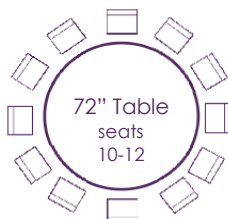

Elegance Collection

Crinkle / Pintuck / Satin / Matte/ Taffeta / Jute / Cascade / Suede / Eden Goddess / Majestic / Hemstitch / Nova Verona / Ribbon / Monique/ Chenille

90" Round	\$19.95-\$31.95
96" Round	\$22.95-\$31.95
108" Round	\$29.95-\$34.95
120" Round	\$31.95-\$49.95
132" Round	\$36.95-\$59.95
60" x 120"	\$17.95-\$29.95
72" x 120"	\$19.95-\$24.95
72" x 72"	\$17.95-\$24.95
90" x 90"	\$22.95-\$31.95
90" x 132"	\$34.95-\$49.95
90" x 156"	\$34.95-\$49.95
102" x 156"	\$45.95

Tables

30", 36", 48", 60" Rounds	\$7.50
72" Round	\$13.50
6' or 8' Banquet	\$7.50
Cocktail Table (42" High)	\$12.00

Chairs

Natural Wood Folding	\$2.50
Black or White Resin	\$3.00
Fruitwood Folding	\$3.50
Bamboo Folding	\$4.00
Chavari	\$7.50
Black Swivel Barstool	\$10.00
Chavari Barstool	\$14.00

SEATING CHART & LINEN SIZES

Lap Length Linen:
108" round

Floor Length Linen:
132" round

Topper: 90" x 90"

Lap Length Linen:
90" round

Floor Length Linen:
120" round

Topper: 72" x 72"

Floor Length Linen:
108" round

Floor Length Linen:
96" round

Floor Length Linen:
120" round

Tied: 132" round

6' Banquet

Lap Length : 60" x 120"
Floor Length : 90" x 132"

8' Banquet

Lap Length : 72" x 120"
Floor Length : 90" x 156"

CHINA, GLASSWARE & FLATWARE