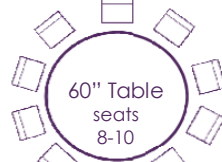

Many linen selections are available as chair ties and napkins. Please ask your Event Consultant for details.

TABLES & CHAIRS

Tables

30", 36", 48", 60" Rounds	\$7.50
72" Round	\$13.50
6' or 8' Banquet	\$7.50
Cocktail Table (42" High)	\$12.00

Chairs

Natural Wood Folding	\$2.75
Black or White Resin	\$3.00
Fruitwood Folding	\$3.50
Bamboo Folding	\$4.00
Chiavari	\$7.50
Black Swivel Barstool	\$12.00
Chiavari Barstool	\$14.00

SEATING CHART & LINEN SIZES

Lap Length Linen:
108" round

Floor Length Linen:
132" round

Topper: 90" x 90"

Lap Length Linen:
90" round

Floor Length Linen:
120" round

Topper: 72" x 72"

Floor Length Linen:
108" round

Floor Length Linen:
96" round

Floor Length Linen:
120" round

Tied: 132" round

6' Banquet

Lap Length : 60" x 120"
Floor Length : 90" x 132"

8' Banquet

Lap Length : 72" x 120"
Floor Length : 90" x 156"

CHINA, GLASSWARE & FLATWARE

China, glassware, and flatware are rented in full crates. Please ask your Event Consultant for details.