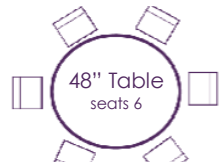

Many linen selections are available as chair ties and napkins. Please ask your Event Consultant for details.

TABLES & CHAIRS

Tables

30", 36", 48", 60" Rounds	\$7.50
72" Round	\$13.50
6' or 8' Banquet	\$7.50
Cocktail Table (42" High)	\$12.00

Chairs

Natural Wood Folding	\$2.75
Black or White Resin	\$3.00
Fruitwood Folding	\$3.50
Bamboo Folding	\$4.00
Chiavari	\$7.50
Black Swivel Barstool	\$12.00
Chiavari Barstool	\$14.00

SEATING CHART & LINEN SIZES

Lap Length Linen:
108" round

Floor Length Linen:
132" round

Topper: 90" x 90"

Lap Length Linen:
90" round

Floor Length Linen:
120" round

Topper: 72" x 72"

Floor Length Linen:
108" round

Floor Length Linen:
96" round

Floor Length Linen:
120" round

Tied: 132" round

6' Banquet

Lap Length : 60" x 120"
Floor Length : 90" x 132"

8' Banquet

Lap Length : 72" x 120"
Floor Length : 90" x 156"

CHINA, GLASSWARE & FLATWARE

China, glassware, and flatware are rented in full crates. Please ask your Event Consultant for details.