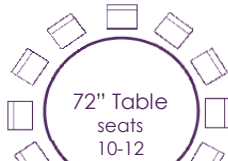

90" Round	\$14.95-\$31.95
96" Round	\$20.95-\$31.95
108" Round	\$22.95-\$34.95
120" Round	\$24.95-\$49.95
132" Round	\$31.95-\$59.95
60" x 120"	\$17.95-\$29.95
72" x 120"	\$19.95-\$24.95
72" x 72"	\$11.95-\$29.95
90" x 90"	\$22.95-\$39.95
90" x 132"	\$25.95-\$49.95
90" x 156"	\$25.95-\$83.00
102" x 156"	\$45.95

Many linen selections are available as chair ties and napkins. Please ask your Event Consultant for details.

TABLES & CHAIRS

Tables

30", 36", 48", 60" Rounds	\$7.50
72" Round	\$13.50
6' or 8' Banquet	\$7.50
Cocktail Table (42" High)	\$12.00

Chairs

Natural Wood Folding	\$2.75
Black or White Resin	\$3.00
Fruitwood Folding	\$3.50
Bamboo Folding	\$4.00
Chiavari	\$7.50
Black Swivel Barstool	\$12.00
Chiavari Barstool	\$14.00

SEATING CHART & LINEN SIZES

Lap Length Linen:
108" round

Floor Length Linen:
132" round

Topper: 90" x 90"

Lap Length Linen:
90" round

Floor Length Linen:
120" round

Topper: 72" x 72"

Floor Length Linen:
108" round

Floor Length Linen:
96" round