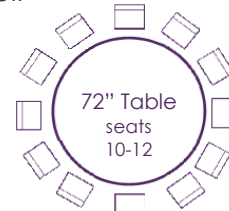

| | |
|----------------|-----------------------|
| 90" Round | \$14.95 - \$24.95 |
| 96" Round | \$16.95 - \$23.95 |
| 108" Round | \$19.95 - \$29.95 |
| 120" Round | \$24.95 - \$31.95 |
| 132" Round | \$28.95 - \$39.95 |
| 60" x 120" | \$13.95 - \$19.95 |
| 72" x 120" | \$16.95 - \$24.95 |
| 72" x 72" | \$13.95 - \$17.95 |
| 90" x 90" | \$15.95 - \$20.95 |
| 90" x 132" | \$24.95 - \$34.95 |
| 90" x 156" | \$25.95 - \$37.95 |
| 102" x 156" | \$44.95 - \$54.95 |
| Runner (5) | \$9.95 - \$14.95 each |
| Chair Tie (10) | \$2.95 each |
| Napkin (12) | \$0.75 - \$1.50 each |

Champagne Tanya/Sequins/Velvet/
Othello/Funzie/Jute/Sedona
Prairie/Panama/Mosaic/Eden

| | |
|----------------|-----------------------|
| 90" Round | \$14.95 - \$31.95 |
| 96" Round | \$18.95 - \$31.95 |
| 108" Round | \$20.95 - \$69.95 |
| 120" Round | \$24.95 - \$74.95 |
| 132" Round | \$31.95 - \$79.95 |
| 60" x 120" | \$17.95 - \$29.95 |
| 72" x 120" | \$19.95 - \$29.95 |
| 72" x 72" | \$11.95 - \$29.95 |
| 90" x 90" | \$22.95 - \$64.95 |
| 90" x 132" | \$24.95 - \$75.95 |
| 90" x 156" | \$25.95 - \$94.95 |
| 102" x 156" | \$45.95 - \$49.95 |
| Runner (5) | \$9.95 - \$14.95 each |
| Chair Tie (10) | \$2.25 - \$2.95 each |
| Napkin (12) | \$0.95 - \$2.25 each |

SEATING CHART & LINEN SIZES

Lap Length Linen:
108" round
Floor Length Linen:
132" round
Topper: 90" x 90"

Lap Length Linen:
90" round
Floor Length Linen:
120" round
Topper: 72" x 72"

Floor Length Linen:
108" round

Floor Length Linen:
96" round

Floor Length Linen:
120" round
Tied: 132" round

6' Banquet

Lap Length : 60" x 120"
Floor Length : 90" x 132"

8' Banquet

Lap Length : 72" x 120"
Floor Length : 90" x 156"

Our Locations: