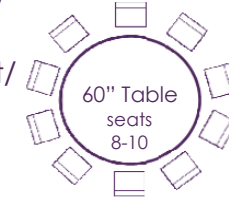

| | |
|----------------|-----------------------|
| 90" Round | \$14.95 - \$24.95 |
| 96" Round | \$16.95 - \$23.95 |
| 108" Round | \$19.95 - \$29.95 |
| 120" Round | \$24.95 - \$31.95 |
| 132" Round | \$28.95 - \$39.95 |
| 60" x 120" | \$13.95 - \$19.95 |
| 72" x 120" | \$16.95 - \$24.95 |
| 72" x 72" | \$13.95 - \$17.95 |
| 90" x 90" | \$15.95 - \$20.95 |
| 90" x 132" | \$24.95 - \$34.95 |
| 90" x 156" | \$25.95 - \$37.95 |
| 102" x 156" | \$44.95 - \$54.95 |
| Runner (5) | \$9.95 - \$14.95 each |
| Chair Tie (10) | \$2.95 each |
| Napkin (12) | \$0.75 - \$1.50 each |

Champagne Tanya/Sequins/Velvet/
Othello/Funzie/Jute/Sedona
Prairie/Panama/Mosaic/Eden

| | |
|----------------|-----------------------|
| 90" Round | \$14.95 - \$31.95 |
| 96" Round | \$18.95 - \$31.95 |
| 108" Round | \$20.95 - \$69.95 |
| 120" Round | \$24.95 - \$74.95 |
| 132" Round | \$31.95 - \$79.95 |
| 60" x 120" | \$17.95 - \$29.95 |
| 72" x 120" | \$19.95 - \$29.95 |
| 72" x 72" | \$11.95 - \$29.95 |
| 90" x 90" | \$22.95 - \$64.95 |
| 90" x 132" | \$24.95 - \$75.95 |
| 90" x 156" | \$25.95 - \$94.95 |
| 102" x 156" | \$45.95 - \$49.95 |
| Runner (5) | \$9.95 - \$14.95 each |
| Chair Tie (10) | \$2.25 - \$2.95 each |
| Napkin (12) | \$0.95 - \$2.25 each |

SEATING CHART & LINEN SIZES

Lap Length Linen:
108" round
Floor Length Linen:
132" round
Topper: 90" x 90"

Lap Length Linen:
90" round
Floor Length Linen:
120" round
Topper: 72" x 72"

Floor Length Linen:
108" round

Floor Length Linen:
96" round

Floor Length Linen:
120" round
Tied: 132" round

6' Banquet

Lap Length : 60" x 120"
Floor Length : 90" x 132"

8' Banquet

Lap Length : 72" x 120"
Floor Length : 90" x 156"

Our Locations: