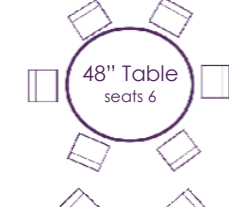

Champagne Tanya/Sequins/Velvet/
Othello/Funzie/Jute/Sedona
Prairie/Panama/Mosaic/Eden

| | |
|----------------|-----------------------|
| 90" Round | \$14.95 - \$31.95 |
| 96" Round | \$18.95 - \$31.95 |
| 108" Round | \$20.95 - \$69.95 |
| 120" Round | \$24.95 - \$74.95 |
| 132" Round | \$31.95 - \$79.95 |
| 60" x 120" | \$17.95 - \$29.95 |
| 72" x 120" | \$19.95 - \$29.95 |
| 72" x 72" | \$11.95 - \$29.95 |
| 90" x 90" | \$22.95 - \$64.95 |
| 90" x 132" | \$24.95 - \$75.95 |
| 90" x 156" | \$25.95 - \$94.95 |
| 102" x 156" | \$45.95 - \$49.95 |
| Runner (5) | \$9.95 - \$14.95 each |
| Chair Tie (10) | \$2.25 - \$2.95 each |
| Napkin (12) | \$0.95 - \$2.25 each |

SEATING CHART & LINEN SIZES

Lap Length Linen:
108" round
Floor Length Linen:
132" round
Topper: 90" x 90"

Lap Length Linen:
90" round
Floor Length Linen:
120" round
Topper: 72" x 72"

Floor Length Linen:
108" round

Floor Length Linen:
96" round

Floor Length Linen:
120" round
Tied: 132" round

6' Banquet

Lap Length : 60" x 120"
Floor Length : 90" x 132"

8' Banquet

Lap Length : 72" x 120"
Floor Length : 90" x 156"

Our Locations: