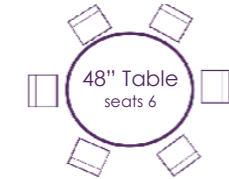

90" Round	\$14.95 - \$31.95
96" Round	\$18.95 - \$31.95
108" Round	\$20.95 - \$69.95
120" Round	\$24.95 - \$74.95
132" Round	\$31.95 - \$79.95
60" x 120"	\$17.95 - \$29.95
72" x 120"	\$19.95 - \$29.95
72" x 72"	\$11.95 - \$29.95
90" x 90"	\$22.95 - \$64.95
90" x 132"	\$24.95 - \$75.95
90" x 156"	\$25.95 - \$94.95
102" x 156"	\$45.95 - \$49.95
Runner (5)	\$9.95 - \$14.95 each
Chair Tie (10)	\$2.25 - \$2.95 each
Napkin (12)	\$0.95 - \$2.25 each

## SEATING CHART & LINEN SIZES

Lap Length Linen:  
108" round  
Floor Length Linen:  
132" round  
Topper: 90" x 90"

Lap Length Linen:  
90" round  
Floor Length Linen:  
120" round  
Topper: 72" x 72"

Floor Length Linen:  
108" round

Floor Length Linen:  
96" round

Floor Length Linen:  
120" round  
Tied: 132" round

Lap Length : 60" x 120"  
Floor Length : 90" x 132"

Lap Length : 72" x 120"  
Floor Length : 90" x 156"