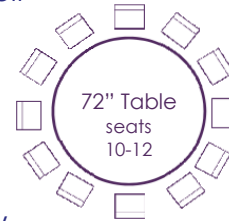

90" Round	\$14.95 - \$24.95
96" Round	\$16.95 - \$23.95
108" Round	\$19.95 - \$29.95
120" Round	\$24.95 - \$31.95
132" Round	\$28.95 - \$39.95
60" x 120"	\$13.95 - \$19.95
72" x 120"	\$16.95 - \$24.95
72" x 72"	\$13.95 - \$17.95
90" x 90"	\$15.95 - \$20.95
90" x 132"	\$24.95 - \$34.95
90" x 156"	\$25.95 - \$37.95
102" x 156"	\$44.95 - \$54.95
Runner (5)	\$9.95 - \$14.95 each
Chair Tie (10)	\$2.95 each
Napkin (12)	\$0.75 - \$1.50 each

## SEATING CHART & LINEN SIZES

Lap Length Linen:  
108" round  
Floor Length Linen:  
132" round  
Topper: 90" x 90"

Lap Length Linen:  
90" round  
Floor Length Linen:  
120" round  
Topper: 72" x 72"

Floor Length Linen:  
108" round