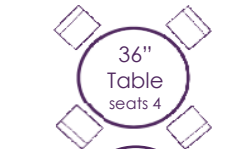

90" Round	\$14.95 - \$31.95
96" Round	\$18.95 - \$31.95
108" Round	\$20.95 - \$69.95
120" Round	\$24.95 - \$74.95
132" Round	\$31.95 - \$79.95
60" x 120"	\$17.95 - \$29.95
72" x 120"	\$19.95 - \$29.95
72" x 72"	\$11.95 - \$29.95
90" x 90"	\$22.95 - \$64.95
90" x 132"	\$24.95 - \$75.95
90" x 156"	\$25.95 - \$94.95
102" x 156"	\$45.95 - \$49.95
Runner (5)	\$9.95 - \$14.95 each
Chair Tie (10)	\$2.25 - \$2.95 each
Napkin (12)	\$0.95 - \$2.25 each

## SEATING CHART & LINEN SIZES

Lap Length Linen:  
108" round  
Floor Length Linen:  
132" round  
Topper: 90" x 90"

Lap Length Linen:  
90" round  
Floor Length Linen:  
120" round  
Topper: 72" x 72"

Floor Length Linen:  
108" round

Floor Length Linen:  
96" round

Floor Length Linen:  
120" round  
Tied: 132" round

Lap Length : 60" x 120"  
Floor Length : 90" x 132"

Lap Length : 72" x 120"  
Floor Length : 90" x 156"