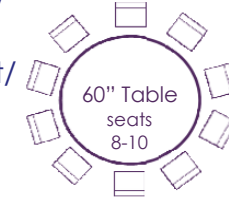

90" Round	\$14.95 - \$24.95
96" Round	\$16.95 - \$23.95
108" Round	\$19.95 - \$29.95
120" Round	\$24.95 - \$31.95
132" Round	\$28.95 - \$39.95
60" x 120"	\$13.95 - \$19.95
72" x 120"	\$16.95 - \$24.95
72" x 72"	\$13.95 - \$17.95
90" x 90"	\$15.95 - \$20.95
90" x 132"	\$24.95 - \$34.95
90" x 156"	\$25.95 - \$37.95
102" x 156"	\$44.95 - \$54.95
Runner (5)	\$9.95 - \$14.95 each
Chair Tie (10)	\$2.95 each
Napkin (12)	\$0.75 - \$1.50 each

90" Round	\$14.95 - \$31.95
96" Round	\$18.95 - \$31.95
108" Round	\$20.95 - \$69.95
120" Round	\$24.95 - \$74.95
132" Round	\$31.95 - \$79.95
60" x 120"	\$17.95 - \$29.95
72" x 120"	\$19.95 - \$29.95
72" x 72"	\$11.95 - \$29.95
90" x 90"	\$22.95 - \$64.95
90" x 132"	\$24.95 - \$75.95
90" x 156"	\$25.95 - \$94.95
102" x 156"	\$45.95 - \$49.95
Runner (5)	\$9.95 - \$14.95 each
Chair Tie (10)	\$2.25 - \$2.95 each
Napkin (12)	\$0.95 - \$2.25 each

## SEATING CHART & LINEN SIZES

Lap Length Linen:  
108" round  
Floor Length Linen:  
132" round  
Topper: 90" x 90"

Lap Length Linen:  
90" round  
Floor Length Linen:  
120" round  
Topper: 72" x 72"

Floor Length Linen:  
108" round

Floor Length Linen:  
96" round

Floor Length Linen:  
120" round  
Tied: 132" round

Lap Length : 60" x 120"  
Floor Length : 90" x 132"

Lap Length : 72" x 120"  
Floor Length : 90" x 156"