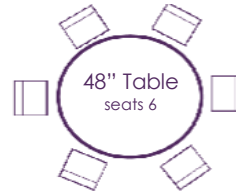

90" Round	\$29.95
96" Round	\$31.95
108" Round	\$34.95
120" Round	\$44.95
132" Round	\$49.95
60" x 120"	\$34.95
72" x 72"	\$34.95
90" x 90"	\$39.95
90" x 132"	\$44.95
90" x 156"	\$49.95
102" x 156"	\$54.95
Runner	\$15.95 each
Chair Tie (10)	\$3.50 each
Napkin (10)	\$2.25 - \$3.50 each

## SEATING CHART & LINEN SIZES

Lap Length Linen:  
108" round  
Floor Length Linen:  
132" round  
Topper: 90" x 90"

Lap Length Linen: 90"  
round  
Floor Length Linen:  
120" round  
Topper: 72" x 72"

Floor Length Linen:  
108" round

Floor Length Linen:  
96" round

Floor Length Linen:  
120" round  
Tied: 132" round

6' Banquet

Lap Length : 60" x 120"  
Floor Length : 90" x 132"

8' Banquet

Lap Length : 72" x 120"  
Floor Length : 90" x 156"