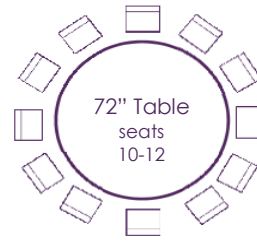

## TEXTURED

Faux Burlap/ Hemstitch/ Jute/  
Organic/ Panama/ Prairie

96" Round	\$27.95
108" Round	\$30.95
120" Round	\$34.95
132" Round	\$44.95
60" x 120"	\$25.95
72" x 72"	\$24.95
84" x 84"	\$27.95
90" x 90"	\$29.95
90" x 132"	\$34.95
90" x 156"	\$39.95
102" x 156"	\$49.95
Runner	\$12.95
Napkin (10)	\$1.75 each

## SEATING CHART & LINEN SIZES

Lap Length Linen:  
108" round  
Floor Length Linen:  
132" round  
Topper: 90" x 90"

Lap Length Linen: 90"  
round  
Floor Length Linen:  
120" round  
Topper: 72" x 72"

Floor Length Linen:  
108" round