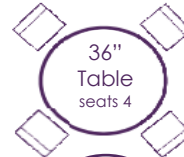

90" Round	\$29.95
96" Round	\$31.95
108" Round	\$34.95
120" Round	\$44.95
132" Round	\$49.95
60" x 120"	\$34.95
72" x 72"	\$34.95
90" x 90"	\$39.95
90" x 132"	\$44.95
90" x 156"	\$49.95
102" x 156"	\$54.95
Runner	\$15.95 each
Chair Tie (10)	\$3.50 each
Napkin (10)	\$2.25 - \$3.50 each

## SEATING CHART & LINEN SIZES

Lap Length Linen:  
108" round  
Floor Length Linen:  
132" round  
Topper: 90" x 90"

Lap Length Linen: 90"  
round  
Floor Length Linen:  
120" round  
Topper: 72" x 72"

Floor Length Linen:  
108" round

Floor Length Linen:  
96" round

Floor Length Linen:  
120" round  
Tied: 132" round

6' Banquet

Lap Length : 60" x 120"  
Floor Length : 90" x 132"

8' Banquet

Lap Length : 72" x 120"  
Floor Length : 90" x 156"