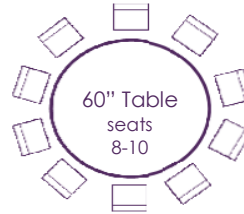

## TEXTURED

Faux Burlap/ Hemstitch/ Jute/  
Organic/ Panama/ Prairie

96" Round	\$27.95
108" Round	\$30.95
120" Round	\$34.95
132" Round	\$44.95
60" x 120"	\$25.95
72" x 72"	\$24.95
84" x 84"	\$27.95
90" x 90"	\$29.95
90" x 132"	\$34.95
90" x 156"	\$39.95
102" x 156"	\$49.95
Runner	\$12.95
Napkin (10)	\$1.75 each

90" Round	\$29.95
96" Round	\$31.95
108" Round	\$34.95
120" Round	\$44.95
132" Round	\$49.95
60" x 120"	\$34.95
72" x 72"	\$34.95
90" x 90"	\$39.95
90" x 132"	\$44.95
90" x 156"	\$49.95
102" x 156"	\$54.95
Runner	\$15.95 each
Chair Tie (10)	\$3.50 each
Napkin (10)	\$2.25 - \$3.50 each

## SEATING CHART & LINEN SIZES

Lap Length Linen:  
108" round  
Floor Length Linen:  
132" round  
Topper: 90" x 90"

Lap Length Linen: 90"  
round  
Floor Length Linen:  
120" round  
Topper: 72" x 72"

Floor Length Linen:  
108" round

Floor Length Linen:  
96" round

Floor Length Linen:  
120" round  
Tied: 132" round

6' Banquet

Lap Length : 60" x 120"  
Floor Length : 90" x 132"

8' Banquet

Lap Length : 72" x 120"  
Floor Length : 90" x 156"