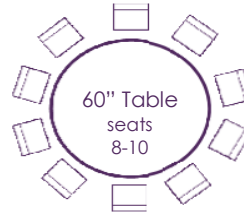

LINENS

TEXTURED

Faux Burlap/ Hemstitch/ Jute/
Organic/ Panama/ Prairie

96" Round	\$27.95
108" Round	\$30.95
120" Round	\$34.95
132" Round	\$44.95
60" x 120"	\$25.95
72" x 72"	\$24.95
84" x 84"	\$27.95
90" x 90"	\$29.95
90" x 132"	\$34.95
90" x 156"	\$39.95
102" x 156"	\$49.95
Runner	\$12.95
Napkin (10)	\$1.75 each

90" Round	\$29.95
96" Round	\$31.95
108" Round	\$34.95
120" Round	\$44.95
132" Round	\$49.95
60" x 120"	\$34.95
72" x 72"	\$34.95
90" x 90"	\$39.95
90" x 132"	\$44.95
90" x 156"	\$49.95
102" x 156"	\$54.95
Runner	\$15.95 each
Chair Tie (10)	\$3.50 each
Napkin (10)	\$2.25 - \$3.50 each

SEATING CHART & LINEN SIZES

Lap Length Linen:
108" round
Floor Length Linen:
132" round
Topper: 90" x 90"

Lap Length Linen: 90"
round
Floor Length Linen:
120" round
Topper: 72" x 72"

Floor Length Linen:
108" round

Floor Length Linen:
96" round

Floor Length Linen:
120" round
Tied: 132" round

6' Banquet

Lap Length : 60" x 120"
Floor Length : 90" x 132"

8' Banquet

Lap Length : 72" x 120"
Floor Length : 90" x 156"

Our Locations: