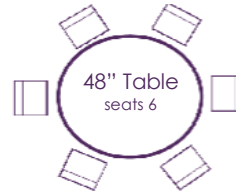

90" Round	\$29.95
96" Round	\$31.95
108" Round	\$34.95
120" Round	\$44.95
132" Round	\$49.95
60" x 120"	\$34.95
72" x 72"	\$34.95
90" x 90"	\$39.95
90" x 132"	\$44.95
90" x 156"	\$49.95
102" x 156"	\$54.95
Runner	\$15.95 each
Chair Tie (10)	\$3.50 each
Napkin (10)	\$2.25 - \$3.50 each

SEATING CHART & LINEN SIZES

Lap Length Linen:
108" round
Floor Length Linen:
132" round
Topper: 90" x 90"

Lap Length Linen: 90"
round
Floor Length Linen:
120" round
Topper: 72" x 72"

Floor Length Linen:
108" round

Floor Length Linen:
96" round

Floor Length Linen:
120" round
Tied: 132" round

6' Banquet

Lap Length : 60" x 120"
Floor Length : 90" x 132"

8' Banquet

Lap Length : 72" x 120"
Floor Length : 90" x 156"

Our Locations: