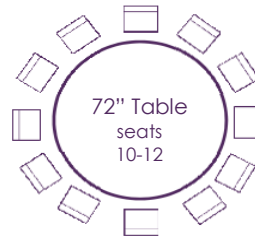

LINENS

TEXTURED

Faux Burlap/ Hemstitch/ Jute/
Organic/ Panama/ Prairie

96" Round	\$27.95
108" Round	\$30.95
120" Round	\$34.95
132" Round	\$44.95
60" x 120"	\$25.95
72" x 72"	\$24.95
84" x 84"	\$27.95
90" x 90"	\$29.95
90" x 132"	\$34.95
90" x 156"	\$39.95
102" x 156"	\$49.95
Runner	\$12.95
Napkin (10)	\$1.75 each

SEATING CHART & LINEN SIZES

Lap Length Linen:
108" round
Floor Length Linen:
132" round
Topper: 90" x 90"

Lap Length Linen: 90"
round
Floor Length Linen:
120" round
Topper: 72" x 72"

Floor Length Linen:
108" round