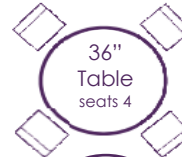

90" Round	\$29.95
96" Round	\$31.95
108" Round	\$34.95
120" Round	\$44.95
132" Round	\$49.95
60" x 120"	\$34.95
72" x 72"	\$34.95
90" x 90"	\$39.95
90" x 132"	\$44.95
90" x 156"	\$49.95
102" x 156"	\$54.95
Runner	\$15.95 each
Chair Tie (10)	\$3.50 each
Napkin (10)	\$2.25 - \$3.50 each

SEATING CHART & LINEN SIZES

Lap Length Linen:
108" round
Floor Length Linen:
132" round
Topper: 90" x 90"

Lap Length Linen: 90"
round
Floor Length Linen:
120" round
Topper: 72" x 72"

Floor Length Linen:
108" round

Floor Length Linen:
96" round

Floor Length Linen:
120" round
Tied: 132" round

6' Banquet

Lap Length : 60" x 120"
Floor Length : 90" x 132"

8' Banquet

Lap Length : 72" x 120"
Floor Length : 90" x 156"

Our Locations: