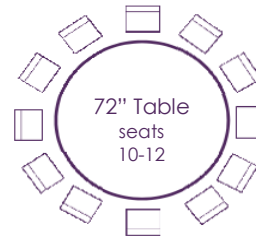

## TEXTURED

Faux Burlap/ Hemstitch/ Jute/  
Organic/ Panama/ Prairie

96" Round	\$27.95
108" Round	\$30.95
120" Round	\$34.95
132" Round	\$44.95
60" x 120"	\$25.95
72" x 72"	\$24.95
84" x 84"	\$27.95
90" x 90"	\$29.95
90" x 132"	\$34.95
90" x 156"	\$39.95
102" x 156"	\$49.95
Runner	\$12.95
Napkin (10)	\$1.75 each

## SEATING CHART & LINEN SIZES

Lap Length Linen:  
108" round  
Floor Length Linen:  
132" round  
Topper: 90" x 90"

Lap Length Linen: 90"  
round  
Floor Length Linen:  
120" round  
Topper: 72" x 72"

Floor Length Linen:  
108" round