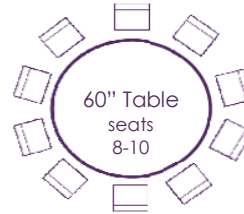

## TEXTURED

Faux Burlap/ Hemstitch/ Jute/  
Organic/ Panama/ Prairie

96" Round	\$27.95
108" Round	\$30.95
120" Round	\$34.95
132" Round	\$44.95
60" x 120"	\$25.95
72" x 72"	\$24.95
84" x 84"	\$27.95
90" x 90"	\$29.95
90" x 132"	\$34.95
90" x 156"	\$39.95
102" x 156"	\$49.95
Runner	\$12.95
Napkin (10)	\$1.75 each

90" Round	\$29.95
96" Round	\$31.95
108" Round	\$34.95
120" Round	\$44.95
132" Round	\$49.95
60" x 120"	\$34.95
72" x 72"	\$34.95
90" x 90"	\$39.95
90" x 132"	\$44.95
90" x 156"	\$49.95
102" x 156"	\$54.95
Runner	\$15.95 each
Chair Tie (10)	\$3.50 each
Napkin (10)	\$2.25 - \$3.50 each

## SEATING CHART & LINEN SIZES

Lap Length Linen:  
108" round  
Floor Length Linen:  
132" round  
Topper: 90" x 90"

Lap Length Linen: 90"  
round  
Floor Length Linen:  
120" round  
Topper: 72" x 72"

Floor Length Linen:  
108" round

Floor Length Linen:  
96" round

Floor Length Linen:  
120" round  
Tied: 132" round

6' Banquet

Lap Length : 60" x 120"  
Floor Length : 90" x 132"

8' Banquet

Lap Length : 72" x 120"  
Floor Length : 90" x 156"