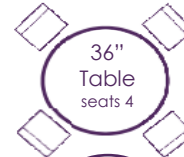

90" Round	\$29.95
96" Round	\$31.95
108" Round	\$34.95
120" Round	\$44.95
132" Round	\$49.95
60" x 120"	\$34.95
72" x 72"	\$34.95
90" x 90"	\$39.95
90" x 132"	\$44.95
90" x 156"	\$49.95
102" x 156"	\$54.95
Runner	\$15.95 each
Chair Tie (10)	\$3.50 each
Napkin (10)	\$2.25 - \$3.50 each

## SEATING CHART & LINEN SIZES

Lap Length Linen:  
108" round  
Floor Length Linen:  
132" round  
Topper: 90" x 90"

Lap Length Linen: 90"  
round  
Floor Length Linen:  
120" round  
Topper: 72" x 72"

Floor Length Linen:  
108" round

Floor Length Linen:  
96" round

Floor Length Linen:  
120" round  
Tied: 132" round

6' Banquet

Lap Length : 60" x 120"  
Floor Length : 90" x 132"

8' Banquet

Lap Length : 72" x 120"  
Floor Length : 90" x 156"