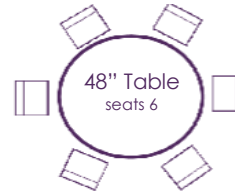

90" Round	\$29.95
96" Round	\$31.95
108" Round	\$34.95
120" Round	\$44.95
132" Round	\$49.95
60" x 120"	\$34.95
72" x 72"	\$34.95
90" x 90"	\$39.95
90" x 132"	\$44.95
90" x 156"	\$49.95
102" x 156"	\$54.95
Runner	\$15.95 each
Chair Tie (10)	\$3.50 each
Napkin (10)	\$2.25 - \$3.50 each

## SEATING CHART & LINEN SIZES

Lap Length Linen:  
108" round  
Floor Length Linen:  
132" round  
Topper: 90" x 90"

Lap Length Linen: 90"  
round  
Floor Length Linen:  
120" round  
Topper: 72" x 72"

Floor Length Linen:  
108" round

Floor Length Linen:  
96" round

Floor Length Linen:  
120" round  
Tied: 132" round

6' Banquet

Lap Length : 60" x 120"  
Floor Length : 90" x 132"

8' Banquet

Lap Length : 72" x 120"  
Floor Length : 90" x 156"