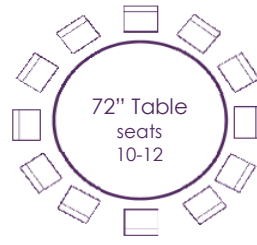

EMBOSSSED PREMIUM

Balmoral/ Kensington/ Somerset/
Wellington/ Gabrielle/ Maple Scroll/
Jacquard/ Kaleidoscope/ Nova Swirl/
Cirque Taffeta/ Metallic Scroll/ Giovani

90" Round	\$15.95 - \$17.95
96" Round	\$20.95
108" Round	\$25.95
120" Round	\$29.95
132" Round	\$34.95
60" x 120"	\$15.95
72" x 120"	\$15.95
72" x 72"	\$13.95
90" x 90"	\$21.95
90" x 132"	\$29.95
90" x 156"	\$34.95
102" x 156"	\$39.95
Runner	\$9.95 each
Chair Tie (10)	\$2.95 - \$4.95
Napkin (10)	\$1.75 each

LINENS

TEXTURED

Faux Burlap/ Hemstitch/ Jute/
Organic/ Panama/ Prairie

96" Round	\$27.95
108" Round	\$30.95
120" Round	\$34.95 - \$35.95
132" Round	\$44.95
60" x 120"	\$25.95
72" x 72"	\$24.95
84" x 84"	\$27.95
90" x 90"	\$29.95
90" x 132"	\$34.95 - \$36.95
90" x 156"	\$39.95
102" x 156"	\$49.95
Runner	\$12.95
Napkin (10)	\$1.55 - \$1.75

SEATING CHART & LINEN SIZES

Lap Length Linen:
108" round
Floor Length Linen:
132" round
Topper: 90" x 90"

Lap Length Linen: 90"
round
Floor Length Linen:
120" round
Topper: 72" x 72"

Floor Length Linen:
108" round