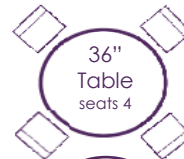

90" Round	\$29.95
96" Round	\$31.95
108" Round	\$34.95 - \$38.95
120" Round	\$39.95 - \$54.95
132" Round	\$49.95 - \$59.95
60" x 120"	\$34.95
72" x 72"	\$34.95
90" x 90"	\$39.95
90" x 132"	\$44.95 - \$54.95
90" x 156"	\$49.95 - \$59.95
102" x 156"	\$54.95 - \$79.95
Runner	\$14.95 - \$15.95
Chair Tie (10)	\$3.50 - \$4.95
Napkin (10)	\$2.25 - \$3.50 each

SEATING CHART & LINEN SIZES

Lap Length Linen:
108" round
Floor Length Linen:
132" round
Topper: 90" x 90"

Lap Length Linen: 90"
round
Floor Length Linen:
120" round
Topper: 72" x 72"

Floor Length Linen:
108" round

Floor Length Linen:
96" round

Floor Length Linen:
120" round
Tied: 132" round

6' Banquet

Lap Length : 60" x 120"
Floor Length : 90" x 132"

8' Banquet

Lap Length : 72" x 120"
Floor Length : 90" x 156"

Our Locations: