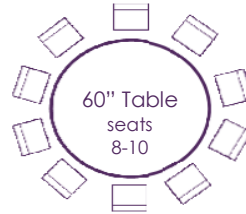

LINENS

TEXTURED

Faux Burlap/ Hemstitch/ Jute/
Organic/ Panama/ Prairie

96" Round	\$27.95
108" Round	\$30.95
120" Round	\$34.95 - \$35.95
132" Round	\$44.95
60" x 120"	\$25.95
72" x 72"	\$24.95
84" x 84"	\$27.95
90" x 90"	\$29.95
90" x 132"	\$34.95 - \$36.95
90" x 156"	\$39.95
102" x 156"	\$49.95
Runner	\$12.95
Napkin (10)	\$1.55 - \$1.75

90" Round	\$29.95
96" Round	\$31.95
108" Round	\$34.95 - \$38.95
120" Round	\$39.95 - \$54.95
132" Round	\$49.95 - \$59.95
60" x 120"	\$34.95
72" x 72"	\$34.95
90" x 90"	\$39.95
90" x 132"	\$44.95 - \$54.95
90" x 156"	\$49.95 - \$59.95
102" x 156"	\$54.95 - \$79.95
Runner	\$14.95 - \$15.95
Chair Tie (10)	\$3.50 - \$4.95
Napkin (10)	\$2.25 - \$3.50 each

SEATING CHART & LINEN SIZES

Lap Length Linen:
108" round
Floor Length Linen:
132" round
Topper: 90" x 90"

Lap Length Linen: 90"
round
Floor Length Linen:
120" round
Topper: 72" x 72"

Floor Length Linen:
108" round

Floor Length Linen:
96" round

Floor Length Linen:
120" round
Tied: 132" round

6' Banquet

Lap Length : 60" x 120"
Floor Length : 90" x 132"

8' Banquet

Lap Length : 72" x 120"
Floor Length : 90" x 156"

Our Locations: