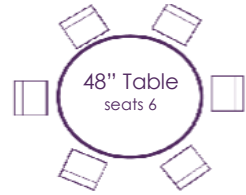

90" Round	\$29.95
96" Round	\$31.95
108" Round	\$34.95 - \$38.95
120" Round	\$39.95 - \$54.95
132" Round	\$49.95 - \$59.95
60" x 120"	\$34.95
72" x 72"	\$34.95
90" x 90"	\$39.95
90" x 132"	\$44.95 - \$54.95
90" x 156"	\$49.95 - \$59.95
102" x 156"	\$54.95 - \$79.95
Runner	\$14.95 - \$15.95
Chair Tie (10)	\$3.50 - \$4.95
Napkin (10)	\$2.25 - \$3.50 each

SEATING CHART & LINEN SIZES

Lap Length Linen:
108" round
Floor Length Linen:
132" round
Topper: 90" x 90"

Lap Length Linen: 90"
round
Floor Length Linen:
120" round
Topper: 72" x 72"

Floor Length Linen:
108" round

Floor Length Linen:
96" round

Floor Length Linen:
120" round
Tied: 132" round

6' Banquet

Lap Length : 60" x 120"
Floor Length : 90" x 132"

8' Banquet

Lap Length : 72" x 120"
Floor Length : 90" x 156"

Our Locations: