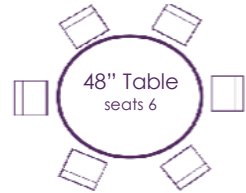

90" Round	\$29.95
96" Round	\$31.95
108" Round	\$34.95 - \$38.95
120" Round	\$39.95 - \$54.95
132" Round	\$49.95 - \$59.95
60" x 120"	\$34.95
72" x 72"	\$34.95
90" x 90"	\$39.95
90" x 132"	\$44.95 - \$54.95
90" x 156"	\$49.95 - \$59.95
102" x 156"	\$54.95 - \$79.95
Runner	\$14.95 - \$15.95
Chair Tie (10)	\$3.50 - \$4.95
Napkin (10)	\$2.25 - \$3.50 each

SEATING CHART & LINEN SIZES

Lap Length Linen:
108" round
Floor Length Linen:
132" round
Topper: 90" x 90"

Lap Length Linen: 90"
round
Floor Length Linen:
120" round
Topper: 72" x 72"

Floor Length Linen:
108" round

Floor Length Linen:
96" round

Floor Length Linen:
120" round
Tied: 132" round

6' Banquet

Lap Length : 60" x 120"
Floor Length : 90" x 132"

8' Banquet

Lap Length : 72" x 120"
Floor Length : 90" x 156"

Our Locations: