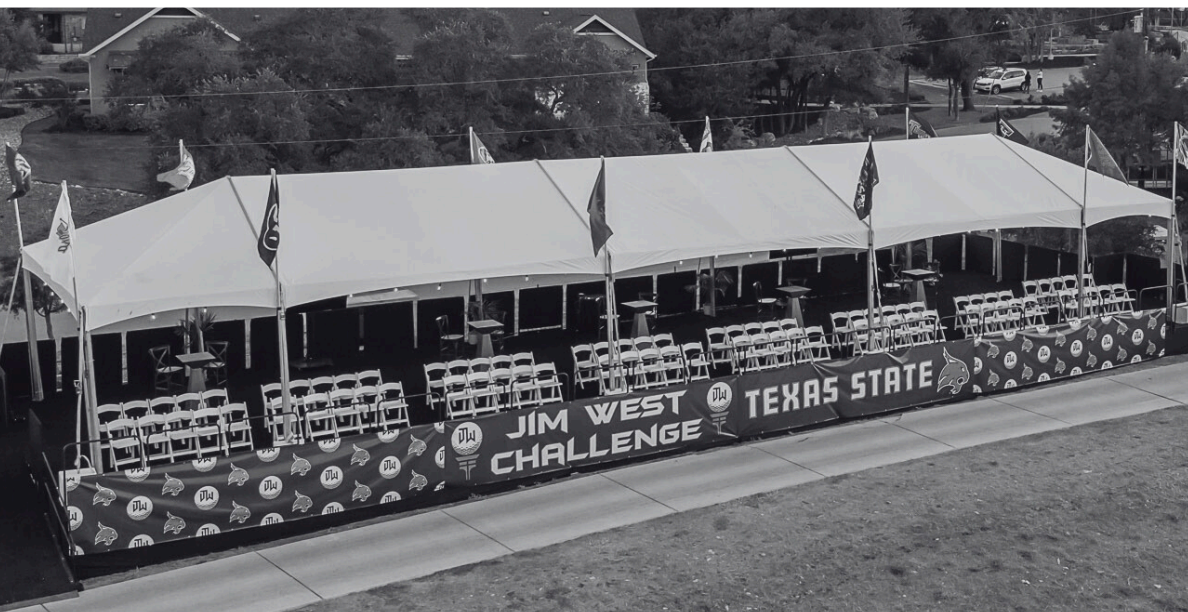

DIFFERENTIATORS

- From Basic to Luxury Inventory
- Design & Creation of Custom Event Elements
- Innovative, Flexible, Experienced Team
- Reputation for Quality, Consistency, & Value
- Customer Focused and Service Driven
- Texas Owned & Texas Proud
- Community Involvement & Contribution

CURRENT WORKING RELATIONSHIPS

UNIVERSITIES

Sam Houston State, Texas A&M, Texas State, University of Texas

COMMUNITY

Bryan-College Station, Conroe, and the Woodlands Chambers of Commerce

NON-PROFITS

Ronald McDonald House Charities, Voices for Children, & Austin Pets Alive

SIGNATURE EVENTS:

SXSW, Live Fire!, Wine and Swine, & the Houston Rodeo Cookoff

RENTAL DONE RIGHT

COMPANY INFORMATION

ESTABLISHED

November 2000

HUB CERTIFICATE

1742530505300

DUNS

610219966

MANAGEMENT

DELORES CRUM, CERP

President & Chief
Culture Officer

ANGELA NUSSEL, CERP

Vice President of
Administration

RICK CRUM, CERP

Vice President of
Operations

GET IN TOUCH

Austin, TX 512-292-3900

College Station, TX 979-696-5555

PremiereEventsOnline.Com